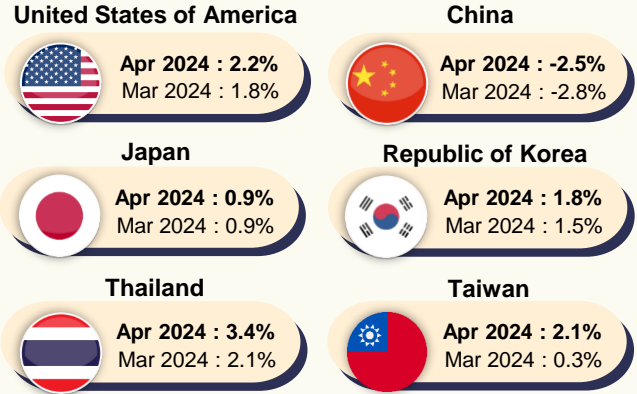

PPI OF SELECTED COUNTRIES