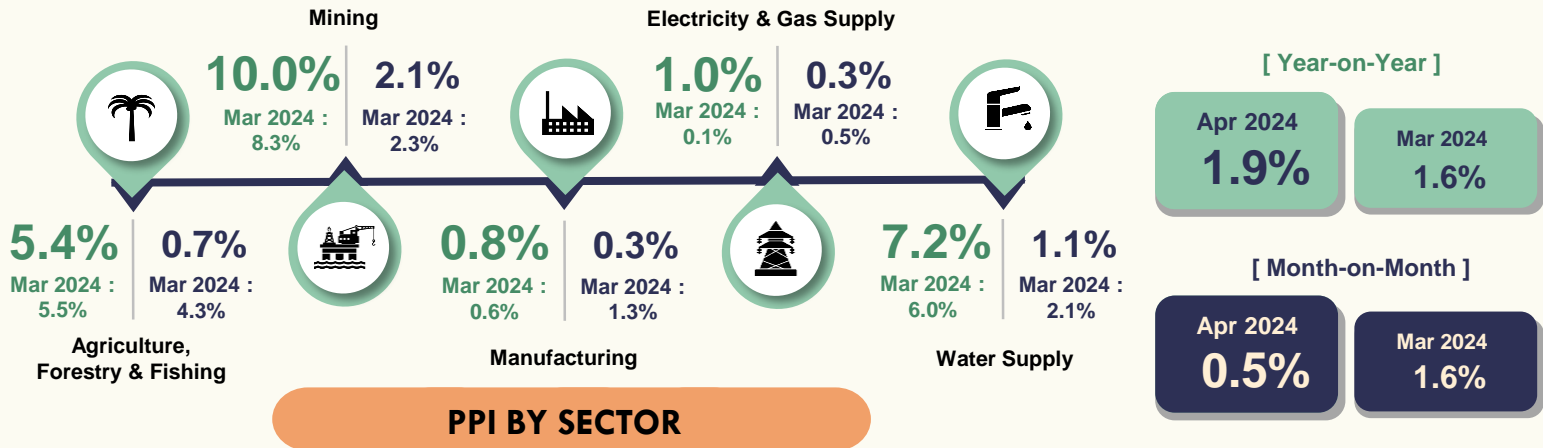

@StatsMalaysia

# PRODUCER PRICE INDEX (PPI) LOCAL PRODUCTION

Malaysia's Producer Price Index increased by 1.9 per cent in APRIL 2024

## PPI BY STAGE OF PROCESSING